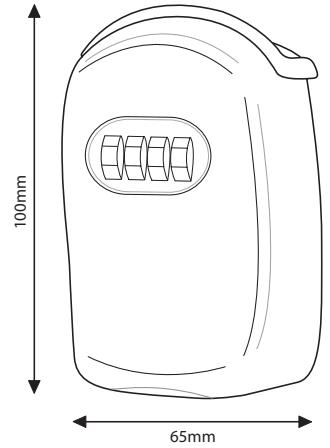

KS Series

Phoenix KS0001C Key Store

The Phoenix KS series gives you control of door keys, padlock keys, car keys etc in an attractive secure location that can be easily mounted to a wall.

- **Locking** – Simple to change 4 digit dial combination Lock
- **Fixing** – Fixable to walls (fixings supplied)
- **Construction** – High Strength two piece cast alloy body
- **Features** – Magnetic hook for easy handling of keys

● **KS0001C Dimensions stated as:**

- A Height 100mm
- B Width 65mm
- C Depth 35mm
- D Weight 0.4kg

● **KS0001C Packaged Dimensions & Weight**

- A Height 132mm
- B Width 76mm
- C Depth 41mm
- D Weight 0.5kg